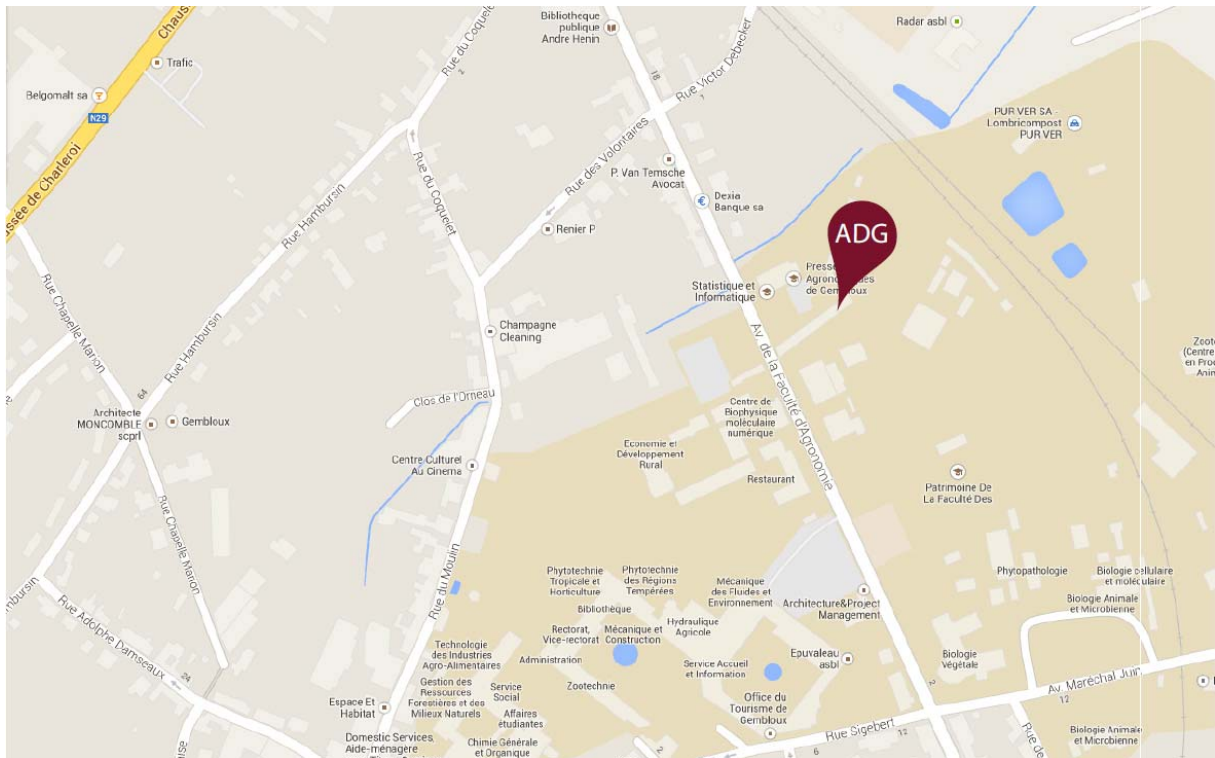

## Itinerary and access to our office in Gembloux

Exit the train station and:

- Go straight ahead in "Rue de la Station" and then in "Avenue de la Faculté d'Agronomie" (still straight). Walk 550 meters.
- Turn left at the greenhouses and take the small path.
- Our office is in the last building on the left (first floor).